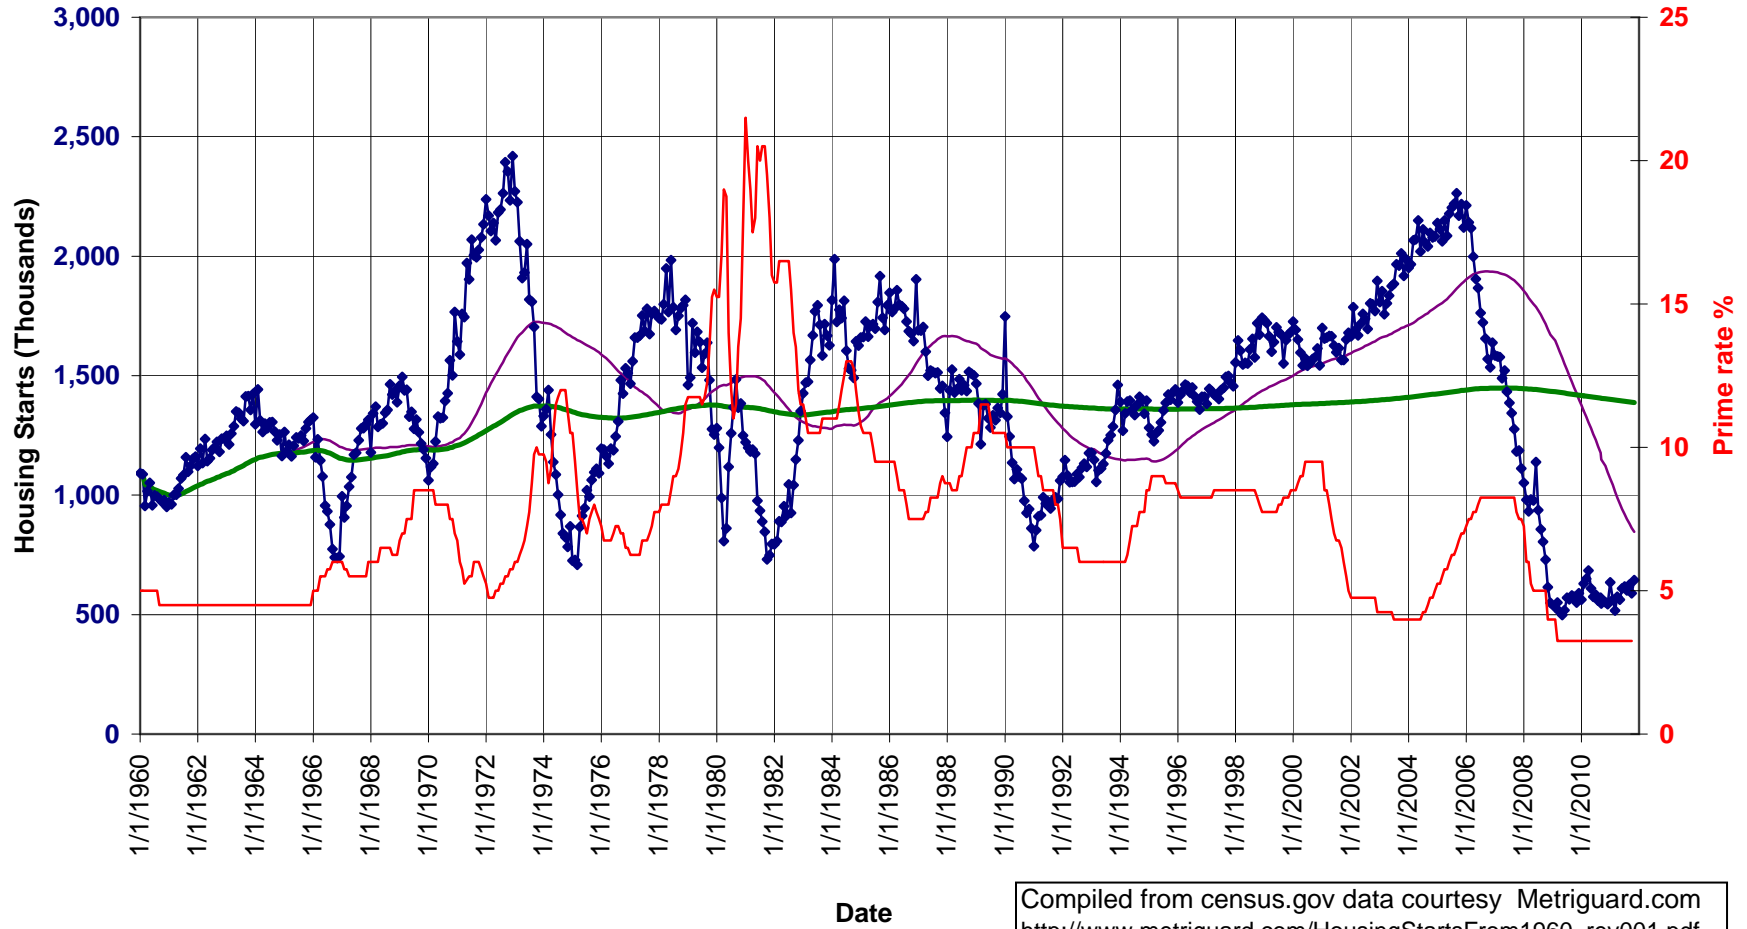

New privately owned housing units authorized by US building permits in permit-issuing places

—●— Housing Starts — 5-yr running Mean — Average To Date — Prime Rate

Compiled from census.gov data courtesy Metriguard.com
http://www.metriguard.com/HousingStartsFrom1960_rev001.pdf